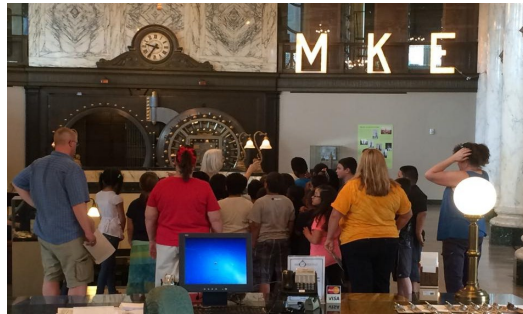

Pricing

MCHS tours include introduction to the building, a visit to our Library and Archives, and a behind the scenes curatorial collections tour- $5

MCHS tour + an experience- $7

Additional Experiences

All about Milwaukee

Founding of Milwaukee
Milwaukee's ethnic neighborhoods
Milwaukee businesses past and present
A customized behind the scenes tour

Exhibit-related programs may be available based on the time of year.

Please call for specific program information.

Trimborn Farm (Greendale)

Trimborn Farm is more than 160-years old and has nine historic structures to be explored. Our daily program is geared for 3rd to 5th grade students, though other custom programs can be offered.

Programs offered April through October.